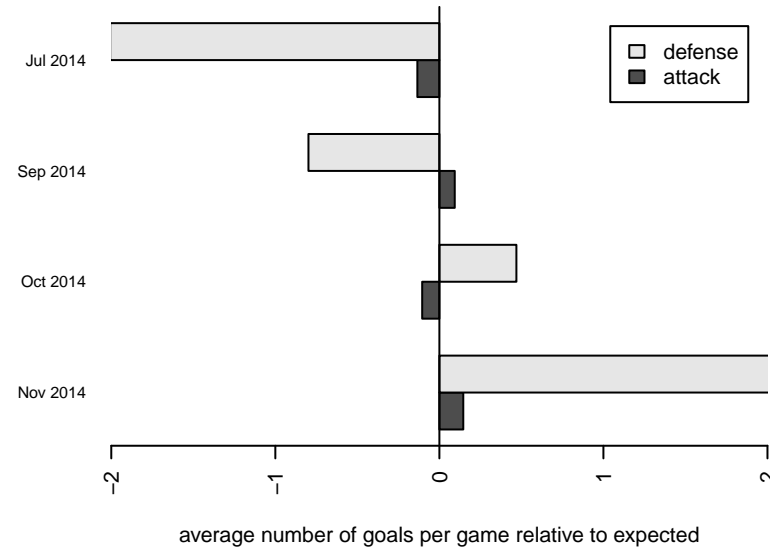

Performance relative to 13 month average