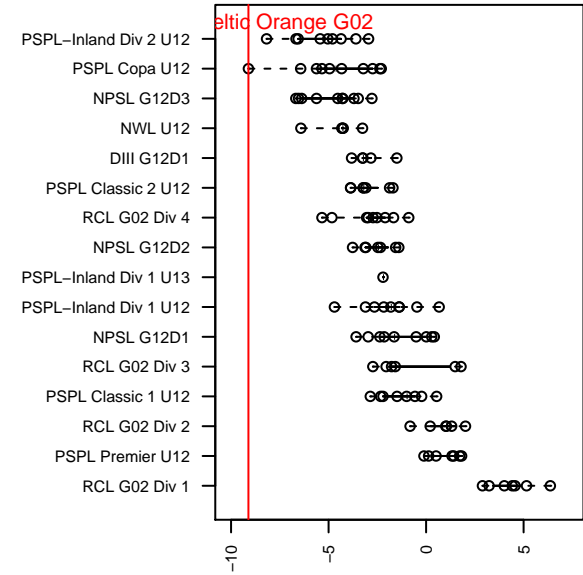

Seattle Celtic Orange G02

Seattle Celtic
 Seattle, WA
 G02 total strength=-129
 attack=0.02 defense=0.07
 fall league = PSPL Copa U12

alt names used:
 Seattle Celtic G02 Orange
 Seattle Celtic G02 Orange

Venues played:
 2014 Crossfire Select Cup GU12 Bronze
 2014 PSPL Copa U12

Seattle Celtic Orange G02
 Dots are actual minus expected GF (blue circles) and GA (red triangles).
 Blue line is smoothed change in attack strength. Red is smoothed change in defense strength.

**attack and defense variance (black dot)
relative to other teams
and top 10 in region**

**attack and defense rating
relative to others at age
and all opponents in last 13 months**

Performance relative to 13 month average